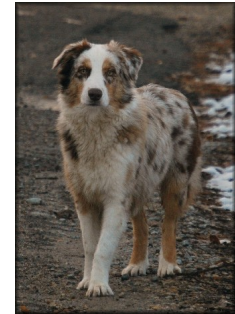

Pedigree Dabbs Creek Eye of the Storm

Dabbs Creek Eye of the Storm, Dam, DN24556302, Red Merle W C, 5/3/2009, 0.00%

Parents	Grandparents	Great-grandparents	Great-great-grandparents	
Manacoo's Midnight-Acrobat CD RE PT AX AXJ NF, DL91803203, 0.00%	CH Moorea's Midnight Masquarade, DL76644506, Black Tri R/F, 0.00%	Gold Nugget's Contender, DL39307402, Black Tri R/F, 0.00%	CH Propwash St Elmo's Fire	
		Windogogs Wildflower, DL56104606, Blue Merle W C, 0.00%	Flatlands Lisa of Gold Nugget	
	Windypine HotLine to Heaven AX AXJ, DL74527005, Red Tri W C, 0.00%	CH PennyCaerau Kinetic Red Alert, DL62731601, Red Tri W C, 0.00%	Fairviews Blue Denim Callie CD, DL62438807, Blue Merle W C, 0.00%	CH Windogogs Wild Wild West
				Windogo's Devil in Disguise
		CH Heatherhill Sweet TalkinDude CD HS OA OAJ	CH StrideRite's Head Over Heels	
		CH Brigadoon's California Dude CD HS	Carolwind's Black Denim	
Gypsy Rose III, DN10157805, 0.00%	Ross-Mar R U Ready Freddie, DN04777002, Black Tri R/F, 0.00%	CH Ross-Mars My Man Simon, DL72833004, Red Tri, 0.00%	CH Bayshore Propwash Big Bird	
		Ross-Mar Misty Mountain Hop, DL73808005, Blue Merle W C RF, 0.00%	Harbaugh's Blue Rust Shadow	
	Smokeway Shades of Red, DN04862604, Red Merle W C, 0.00%	Hannah's Little Boy Blue, DL62538603, Blue Merle W C, 0.00%	Shadowland Red Raincloud, DL56684404, Red Merle W C, 0.00%	Ross-Mar Hot Bethoven
				Ross-Mar Sweet Talkin Penny
		Los Pinos Blue Barnduster	Shadowlawn Shag	
		Boot Hill's Magic Shadow	Shadowlawn Rage O'Red	